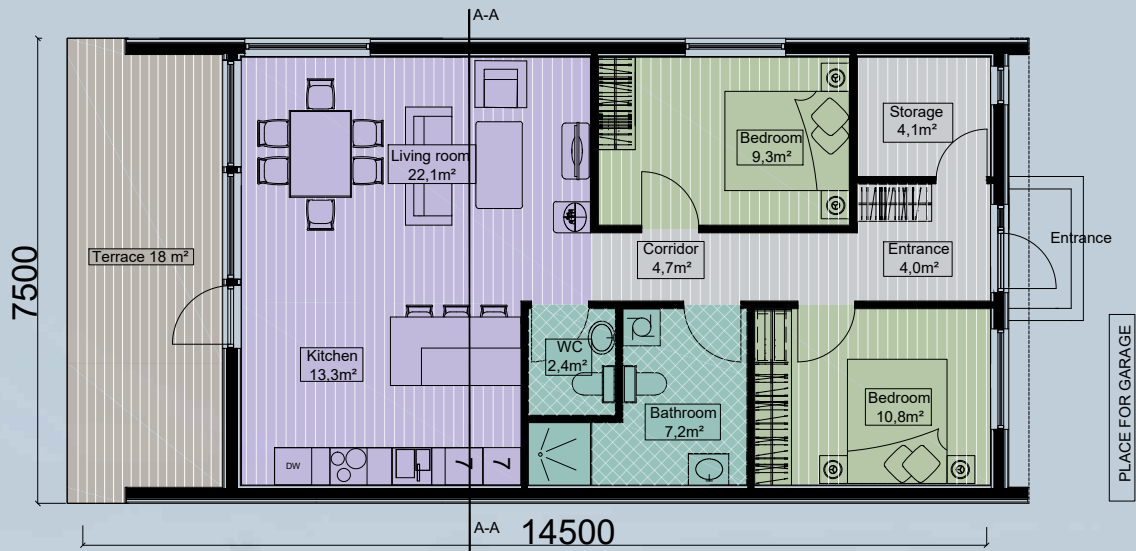

# M80f

80m<sup>2</sup>

## Features :

- 2 double beds (4 people);
- Possibility to make multiple cottages;
- Side entrance;
- Single floor;
- NTA = 80 m<sup>2</sup>;
- BRA = 83 m<sup>2</sup>;
- BYA = 109 m<sup>2</sup>.

80m<sup>2</sup>