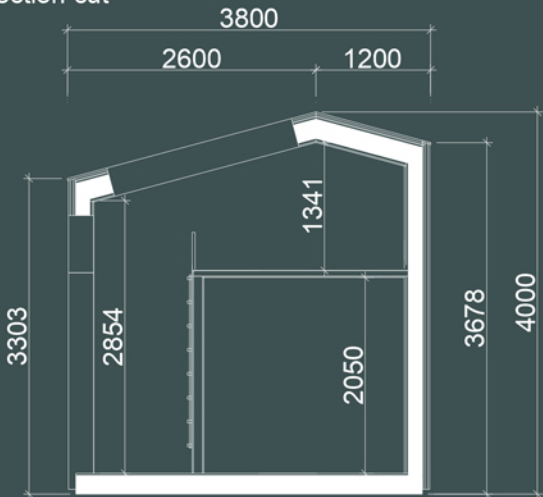

# M30loft

FOOTPRINT  
FULL SIZE

30M<sup>2</sup>

INTERNAL  
AREA

23M<sup>2</sup>

MODULAR  
UNITS

1

LOFT  
AREA

5M<sup>2</sup>

NUMBER OF  
ROOMS

2 + loft

KITCHEN  
& WC

YES

Loft

Section cut

First floor