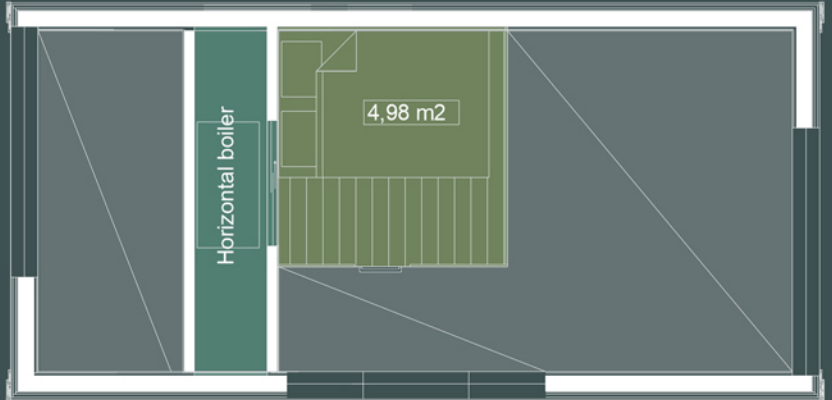

# M30loft

FOOTPRINT  
FULL SIZE

30M<sup>2</sup>

INTERNAL  
AREA

23M<sup>2</sup>

MODULAR  
UNITS

1

LOFT  
AREA

5M<sup>2</sup>

NUMBER OF  
ROOMS

2 + loft

KITCHEN  
& WC

YES

Loft

Section cut

First floor